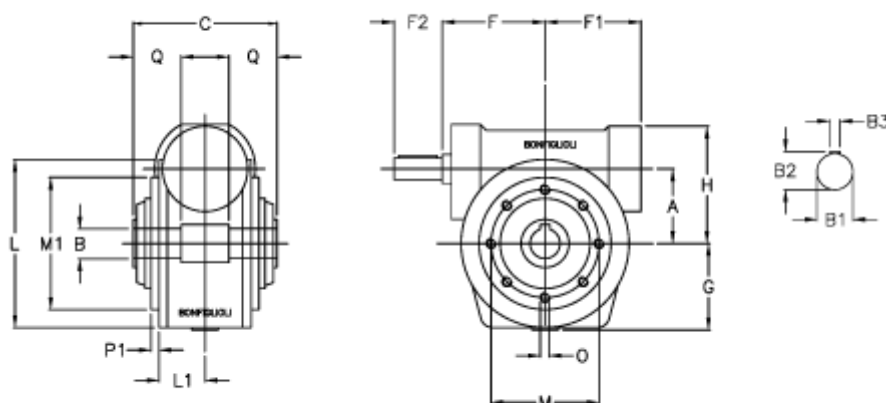

Article number: 3901210040700

Description: Worm gear with solid input shaft
VF 210P-40-HS

Measures

a	= 210.0	F1 = 277	O = M16x30
B	= 90	F2 = 110	P1 = 5.0
B1	= 48	g = 220	Q = 85.0
B2	= 51.5	H = 330	
B3	= 14	L = 350.0	
C	= 260	L1 = 125.0	
Description	= VF 210P-xx-HS	m = 300	
F	= 230.0	M1 = 250	